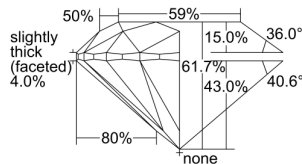

GIA®

FACSIMILE

GIA REPORT

7482824531

Verify this report at GIA.edu

GIA NATURAL DIAMOND DOSSIER®

March 18, 2024
GIA Report Number **7482824531**
Shape and Cutting Style ..... **Round Brilliant**
Measurements ..... **6.01 - 6.05 x 3.72 mm**

GRADING RESULTS

Carat Weight ..... **0.85 carat**
Color Grade ..... **I**
Clarity Grade **VVS2**
Cut Grade ..... **Excellent**

ADDITIONAL GRADING INFORMATION

Polish ..... **Excellent**
Symmetry ..... **Excellent**
Fluorescence ..... **None**
Clarity Characteristics..... **Cloud, Feather, Pinpoint**
Inscription(s): **GIA 7482824531**

PROPORTIONS

Profile to actual proportions

GRADING SCALES

GIA COLOR SCALE	GIA CLARITY SCALE	GIA CUT SCALE
COLOURLESS	FLAWLESS	EXCELLENT
D	INTERNALLY FLAWLESS	
E	VVS₁	VERY GOOD
F		
G	VVS₂	
H	VS₁	GOOD
I		
J	VS₂	
K	SI₁	FAIR
L		
M	SI₂	
N	I₁	POOR
O		
P	I₂	
Q	I₃	
R		
S		
T		
U		
V		
W		
X		
Y		
Z