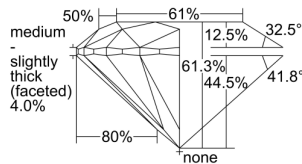

GIA®

FACSIMILE

GIA REPORT

7482827682

Verify this report at GIA.edu

GIA NATURAL DIAMOND DOSSIER®

March 15, 2024
GIA Report Number **7482827682**
Shape and Cutting Style ..... **Round Brilliant**
Measurements ..... **5.70 - 5.74 x 3.51 mm**

GRADING RESULTS

Carat Weight ..... **0.70 carat**
Color Grade ..... **J**
Clarity Grade **VVS2**
Cut Grade ..... **Excellent**

ADDITIONAL GRADING INFORMATION

Polish ..... **Excellent**
Symmetry ..... **Excellent**
Fluorescence ..... **Medium Blue**
Clarity Characteristics ..... **Pinpoint**
Inscription(s): **GIA 7482827682**

PROPORTIONS

Profile to actual proportions

GRADING SCALES

GIA COLOR SCALE	GIA CLARITY SCALE	GIA CUT SCALE	
D	FLAWLESS	EXCELLENT	
E	INTERNALLY FLAWLESS		
F		VVS₁	VERY GOOD
G	VVS₂		
H	VS₁	GOOD	
I	VS₂		
J	SI₁	FAIR	
K	SI₂		
L	I₁	POOR	
M	I₂		
N	I₃		
O			
P			
Q			
R			
S			
T			
U			
V			
W			
X			
Y			
Z