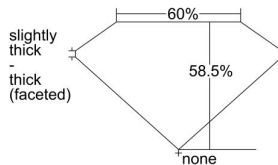

GIA®

FACSIMILE

GIA REPORT

7482839839

Verify this report at GIA.edu

GIA NATURAL DIAMOND DOSSIER®

March 15, 2024

GIA Report Number 7482839839

Shape and Cutting Style ..... Heart Brilliant

Measurements ..... 3.94 x 4.68 x 2.73 mm

GRADING RESULTS

Carat Weight ..... 0.30 carat

Color Grade ..... H

Clarity Grade VS1

ADDITIONAL GRADING INFORMATION

Polish ..... Very Good

Symmetry ..... Very Good

Fluorescence ..... Faint

Clarity Characteristics..... Feather, Cloud, Pinpoint

Inscription(s): GIA 7482839839

PROPORTIONS

Profile not to actual proportions

GRADING SCALES

GIA COLOR SCALE		GIA CLARITY SCALE			
COLORLESS	D	VERY VERY SLIGHTLY INCLUDED	FLAWLESS		
	E		INTERNALLY FLAWLESS		
	F	VERY SLIGHTLY INCLUDED	VVS₁		
	G		VVS₂		
	H		VS₁		
	NEAR COLORLESS	I	SLIGHTLY INCLUDED	VS₂	
		J		SI₁	
		FAINT	K	INCLUDED	SI₂
			L		I₁
			M		I₂
VERY LIGHT			N	INCLUDED	I₃
			O		
			P		
	Q				
LIGHT	R				
	S				
	T				
	U				
	V				
	Z