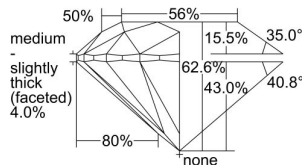

GIA®

FACSIMILE

GIA REPORT

7482891708

Verify this report at GIA.edu

GIA NATURAL DIAMOND DOSSIER®

March 21, 2024
GIA Report Number **7482891708**
Shape and Cutting Style ..... **Round Brilliant**
Measurements ..... **5.87 - 5.90 x 3.68 mm**

GRADING RESULTS

Carat Weight ..... **0.78 carat**
Color Grade ..... **K**
Clarity Grade **VS1**
Cut Grade ..... **Excellent**

ADDITIONAL GRADING INFORMATION

Polish ..... **Excellent**
Symmetry ..... **Excellent**
Fluorescence ..... **None**
Clarity Characteristics..... **Cloud, Feather, Pinpoint**
Inscription(s): **GIA 7482891708**

PROPORTIONS

Profile to actual proportions

GRADING SCALES

GIA COLOR SCALE	GIA CLARITY SCALE	GIA CUT SCALE
D	FLAWLESS	EXCELLENT
E	FLAWLESS	
F	FLAWLESS	VERY GOOD
G	FLAWLESS	
H	VVS₁	GOOD
I	VVS₂	
J	VS₁	FAIR
K	VS₂	
L	SI₁	POOR
M	SI₂	
N	I₁	
O	I₂	
P	I₃	
Q		
R		
S		
T		
U		
V		
W		
X		
Y		
Z