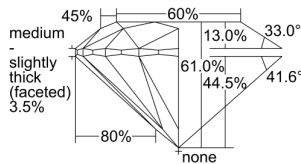

GIA®

FACSIMILE

GIA REPORT 7482949446

Verify this report at GIA.edu

GIA NATURAL DIAMOND DOSSIER®

April 12, 2024
GIA Report Number **7482949446**
Shape and Cutting Style ..... **Round Brilliant**
Measurements ..... **4.80 - 4.82 x 2.93 mm**

GRADING RESULTS

Carat Weight ..... **0.41 carat**
Color Grade ..... **G**
Clarity Grade ..... **Internally Flawless**
Cut Grade ..... **Excellent**

ADDITIONAL GRADING INFORMATION

Polish ..... **Excellent**
Symmetry ..... **Excellent**
Fluorescence ..... **None**
Clarity Characteristics... **Surface Graining, Minor Details of Polish**
Inspection(s): **GIA 7482949446**

PROPORTIONS

Profile to actual proportions

GRADING SCALES

GIA COLOR SCALE	GIA CLARITY SCALE	GIA CUT SCALE	
D	FLAWLESS	EXCELLENT	
E	INTERNALLY FLAWLESS		
F		VVS₁	VERY GOOD
G	VVS₂		
H	VS₁	GOOD	
I	VS₂		
J	SI₁	FAIR	
K	SI₂		
L	I₁	POOR	
M	I₂		
N	I₃		
O			
P			
Q			
R			
S			
T			
U			
V			
W			
X			
Y			
Z