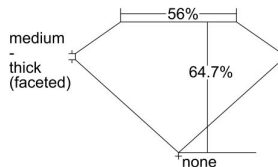

GIA®

FACSIMILE

GIA REPORT 7482962187

Verify this report at GIA.edu

GIA NATURAL DIAMOND DOSSIER®

April 04, 2024
GIA Report Number **7482962187**
Shape and Cutting Style ..... **Heart Brilliant**
Measurements ..... **5.61 x 6.57 x 4.25 mm**

GRADING RESULTS

Carat Weight ..... **0.90 carat**
Color Grade ..... **L**
Clarity Grade **VS1**

ADDITIONAL GRADING INFORMATION

Polish ..... **Excellent**
Symmetry ..... **Very Good**
Fluorescence ..... **None**
Clarity Characteristics..... **Indented Natural, Cavity**
Inscription(s): **GIA 7482962187**

PROPORTIONS

Profile not to actual proportions

GRADING SCALES

GIA COLOR SCALE		GIA CLARITY SCALE			
COLORLESS	D	VERY VERY SLIGHTLY INCLUDED	FLAWLESS		
	E		INTERNALLY FLAWLESS		
	F		VVS₁		
	NEAR COLORLESS	G	VVS₂		
		H	VERY SLIGHTLY INCLUDED	VS₁	
		I		VS₂	
		FAINT	J	SLIGHTLY INCLUDED	SI₁
			K		SI₂
	L		INCLUDED		I₁
	M			I₂	
VERT LIGHT	N		INCLUDED	I₃	
	O				
	P				
	Q				
	R				
LIGHT	S				
	T				
	U				
	V				
	Z