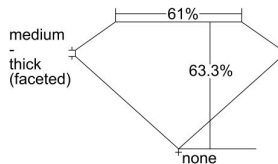

GIA®

FACSIMILE

GIA REPORT

7482973642

Verify this report at GIA.edu

GIA NATURAL DIAMOND DOSSIER®

April 03, 2024
GIA Report Number **7482973642**
Shape and Cutting Style ..... **Pear Brilliant**
Measurements ..... **6.97 x 4.61 x 2.92 mm**

GRADING RESULTS

Carat Weight ..... **0.57 carat**
Color Grade ..... **D**
Clarity Grade **VVS2**

ADDITIONAL GRADING INFORMATION

Polish ..... **Excellent**
Symmetry ..... **Very Good**
Fluorescence ..... **Faint**
Clarity Characteristics..... **Pinpoint, Cloud**
Inscription(s): GIA 7482973642

PROPORTIONS

Profile not to actual proportions

GRADING SCALES

GIA COLOR SCALE		GIA CLARITY SCALE			
COLORLESS	D	VERY VERY SLIGHTLY INCLUDED	FLAWLESS		
	E		INTERNALLY FLAWLESS		
	F	VERY SLIGHTLY INCLUDED	VVS₁		
	G		VVS₂		
	H		VS₁		
	NEAR COLORLESS	I	SLIGHTLY INCLUDED	VS₂	
		J		SI₁	
		FAINT	K	INCLUDED	SI₂
			L		I₁
			M		I₂
VERT LIGHT	N		INCLUDED	I₃	
	O				
	P				
	Q				
	R				
LIGHT	S				
	T				
	U				
	V				
	W				
X					
Y					
Z