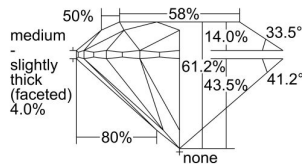

GIA®

FACSIMILE

GIA REPORT

7482991683

Verify this report at GIA.edu

GIA NATURAL DIAMOND DOSSIER®

April 04, 2024
GIA Report Number **7482991683**
Shape and Cutting Style ..... **Round Brilliant**
Measurements ..... **4.79 - 4.81 x 2.94 mm**

GRADING RESULTS

Carat Weight ..... **0.41 carat**
Color Grade ..... **J**
Clarity Grade **VVS1**
Cut Grade ..... **Excellent**

ADDITIONAL GRADING INFORMATION

Polish ..... **Excellent**
Symmetry ..... **Excellent**
Fluorescence ..... **None**
Clarity Characteristics..... **Pinpoint, Cloud, Indented Natural**
Inscription(s): **GIA 7482991683**

PROPORTIONS

Profile to actual proportions

GRADING SCALES

GIA COLOR SCALE	GIA CLARITY SCALE	GIA CUT SCALE	
D	FLAWLESS	EXCELLENT	
E	INTERNALLY FLAWLESS		
F		VVS₁	VERY GOOD
G	VVS₂		
H	VS₁	GOOD	
I	VS₂		
J	SI₁	FAIR	
K	SI₂		
L	I₁	POOR	
M	I₂		
N	I₃		
O			
P			
Q			
R			
S			
T			
U			
V			
W			
X			
Y			
Z