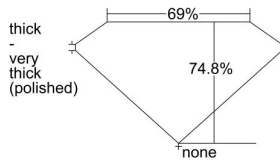

GIA®

FACSIMILE

GIA REPORT

7482996021

Verify this report at GIA.edu

GIA NATURAL DIAMOND DOSSIER®

April 04, 2024
GIA Report Number **7482996021**
Shape and Cutting Style ..... **Square Modified Brilliant**
Measurements ..... **4.50 x 4.49 x 3.36 mm**

GRADING RESULTS

Carat Weight ..... **0.61 carat**
Color Grade ..... **K**
Clarity Grade **S11**

ADDITIONAL GRADING INFORMATION

Polish ..... **Excellent**
Symmetry ..... **Very Good**
Fluorescence ..... **Faint**
Clarity Characteristics..... **Crystal, Cloud**
Inscription(s): GIA 7482996021

PROPORTIONS

Profile not to actual proportions

GRADING SCALES

GIA COLOR SCALE		GIA CLARITY SCALE			
COLORLESS	D	VERY VERY SLIGHTLY INCLUDED	FLAWLESS		
	E		INTERNALLY FLAWLESS		
	F	VERY SLIGHTLY INCLUDED	VVS₁		
	G		VVS₂		
	H		VS₁		
	NEAR COLORLESS	I	SLIGHTLY INCLUDED	VS₂	
		J		S1₁	
		FAINT	K	INCLUDED	S1₂
			L		I₁
			M	NOT GRADED	I₂
N	I₃				
VERY LIGHT	O				
	P				
LIGHT	Q				
	R				
	S				
	T				
	U				
	Z