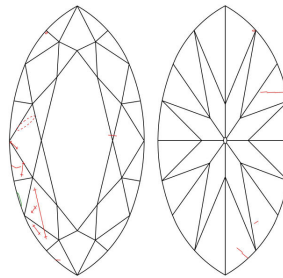

GIA NATURAL DIAMOND GRADING REPORT

November 28, 2023
 GIA Report Number 7483085657
 Shape and Cutting Style Marquise Brilliant
 Measurements 11.58 x 5.65 x 3.64 mm

GRADING RESULTS

Carat Weight 1.42 carat
 Color Grade K
 Clarity Grade SI1

ADDITIONAL GRADING INFORMATION

Polish Excellent
 Symmetry Very Good
 Fluorescence None
 Inscription(s): GIA 7483085657

Comments: Additional twinning wisps, additional clouds, pinpoints and surface graining are not shown.

PROPORTIONS

Profile not to actual proportions

CLARITY CHARACTERISTICS

KEY TO SYMBOLS*

-  Feather  Natural
-  Twinning Wisp
-  Cloud
-  Crystal

* Red symbols denote internal characteristics (inclusions). Green or black symbols denote external characteristics (blemishes). Diagram is an approximate representation of the diamond, and symbols shown indicate type, position, and approximate size of clarity characteristics. All clarity characteristics may not be shown. Details of finish are not shown.