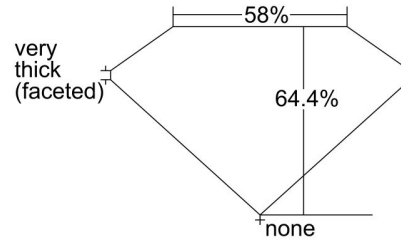

GIA NATURAL DIAMOND GRADING REPORT

November 28, 2023
 GIA Report Number 7483085657
 Shape and Cutting Style Marquise Brilliant
 Measurements 11.58 x 5.65 x 3.64 mm

GRADING RESULTS

Carat Weight 1.42 carat
 Color Grade K
 Clarity Grade SI1

ADDITIONAL GRADING INFORMATION

Polish Excellent
 Symmetry Very Good
 Fluorescence None
 Inscription(s): GIA 7483085657

Comments: Additional twinning wisps, additional clouds, pinpoints and surface graining are not shown.

PROPORTIONS

Profile not to actual proportions

CLARITY CHARACTERISTICS

KEY TO SYMBOLS*

-  Feather  Natural
-  Twinning Wisp
-  Cloud
-  Crystal

* Red symbols denote internal characteristics (inclusions). Green or black symbols denote external characteristics (blemishes). Diagram is an approximate representation of the diamond, and symbols shown indicate type, position, and approximate size of clarity characteristics. All clarity characteristics may not be shown. Details of finish are not shown.