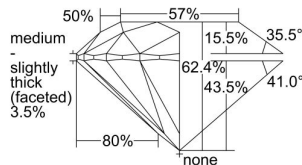

GIA®

FACSIMILE

GIA REPORT

7483164263

Verify this report at GIA.edu

GIA NATURAL DIAMOND DOSSIER®

December 12, 2023
GIA Report Number **7483164263**
Shape and Cutting Style ..... **Round Brilliant**
Measurements ..... **5.97 - 6.01 x 3.74 mm**

GRADING RESULTS

Carat Weight ..... **0.82 carat**
Color Grade ..... **K**
Clarity Grade **VVS1**
Cut Grade ..... **Excellent**

ADDITIONAL GRADING INFORMATION

Polish ..... **Excellent**
Symmetry ..... **Excellent**
Fluorescence ..... **Medium Blue**
Clarity Characteristics ..... **Pinpoint, Feather**
Inscription(s): **GIA 7483164263**

PROPORTIONS

Profile to actual proportions