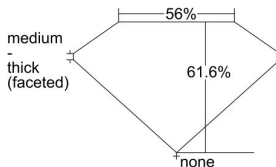

GIA®

FACSIMILE

GIA REPORT

7483311264

Verify this report at GIA.edu

GIA NATURAL DIAMOND DOSSIER®

January 08, 2024
GIA Report Number 7483311264
Shape and Cutting Style ..... Heart Brilliant
Measurements ..... 4.74 x 5.50 x 3.39 mm

GRADING RESULTS

Carat Weight ..... 0.52 carat
Color Grade ..... E
Clarity Grade VS2

ADDITIONAL GRADING INFORMATION

Polish ..... Excellent
Symmetry ..... Very Good
Fluorescence ..... None
Clarity Characteristics ..... Crystal
Inscription(s): GIA 7483311264

PROPORTIONS

Profile not to actual proportions

GRADING SCALES

GIA COLOR SCALE		GIA CLARITY SCALE			
COLORLESS	D	VERY VERY SLIGHTLY INCLUDED	FLAWLESS		
	E		INTERNALLY FLAWLESS		
	F	VERY SLIGHTLY INCLUDED	VVS₁		
	G		VVS₂		
	H		VS₁		
	NEAR COLORLESS	I	SLIGHTLY INCLUDED	VS₂	
		J		SI₁	
		FAINT	K	INCLUDED	SI₂
			L		I₁
			M		I₂
VERT LIGHT	N	LIGHT	I₃		
	O				
	P				
	Q				
	R