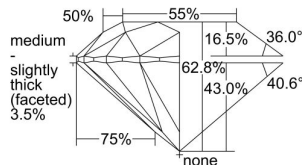

GIA®

FACSIMILE

GIA REPORT 7483418225

Verify this report at GIA.edu

GIA NATURAL DIAMOND DOSSIER®

January 25, 2024
GIA Report Number **7483418225**
Shape and Cutting Style ..... **Round Brilliant**
Measurements ..... **5.13 - 5.15 x 3.23 mm**

GRADING RESULTS

Carat Weight ..... **0.52 carat**
Color Grade ..... **E**
Clarity Grade **VVS1**
Cut Grade ..... **Excellent**

ADDITIONAL GRADING INFORMATION

Polish ..... **Excellent**
Symmetry ..... **Excellent**
Fluorescence ..... **Medium Blue**
Clarity Characteristics ..... **Pinpoint**
Inscription(s): **GIA 7483418225**

PROPORTIONS

Profile to actual proportions

GRADING SCALES

GIA COLOR SCALE

COLORLESS	D
	E
	F
	G
	H
	I
	J
NEAR COLORLESS	K
	L
Faint	M
	N
	O
	P
Very Light	Q
	R
	S
	T
	U
	V
Light	W
	X
	Y
	Z

GIA CLARITY SCALE

FLAWLESS	VERY VERY SLIGHTLY INCLUDED	VVS₁	VVS₂	VS₁	VS₂	SI₁	SI₂	I₁	I₂	I₃	
											INTERNAL FLAWLESS

GIA CUT SCALE

EXCELLENT
VERY GOOD
GOOD
FAIR
POOR