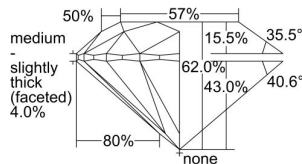

GIA®

FACSIMILE

GIA REPORT

7483435624

Verify this report at GIA.edu

GIA NATURAL DIAMOND DOSSIER®

January 29, 2024
GIA Report Number **7483435624**
Shape and Cutting Style ..... **Round Brilliant**
Measurements ..... **4.59 - 4.60 x 2.85 mm**

GRADING RESULTS

Carat Weight ..... **0.37 carat**
Color Grade ..... **K**
Clarity Grade **VS1**
Cut Grade ..... **Excellent**

ADDITIONAL GRADING INFORMATION

Polish ..... **Excellent**
Symmetry ..... **Excellent**
Fluorescence ..... **Faint**
Clarity Characteristics ..... **Crystal, Cloud, Pinpoint**
Inscription(s): **GIA 7483435624**

PROPORTIONS

Profile to actual proportions

GRADING SCALES

GIA COLOR SCALE	GIA CLARITY SCALE	GIA CUT SCALE
COLOURLESS	FLAWLESS	EXCELLENT
D	INTERNALLY FLAWLESS	
E	VVS₁	VERY GOOD
F		
G	VS₁	GOOD
H		
I	SI₁	FAIR
J		
K	I₁	POOR
L		
M	I₂	
N		
O	I₃	
P		
Q		
R		
S		
T		
U		
V		
W		
X		
Y		
Z