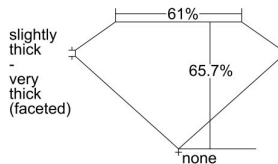

GIA®

FACSIMILE

GIA REPORT

7483436585

Verify this report at GIA.edu

GIA NATURAL DIAMOND DOSSIER®

January 29, 2024
GIA Report Number **7483436585**
Shape and Cutting Style ..... **Oval Brilliant**
Measurements ..... **6.18 x 4.75 x 3.12 mm**

GRADING RESULTS

Carat Weight ..... **0.60 carat**
Color Grade ..... **E**
Clarity Grade **VS1**

ADDITIONAL GRADING INFORMATION

Polish ..... **Excellent**
Symmetry ..... **Very Good**
Fluorescence ..... **None**
Clarity Characteristics..... **Cloud, Indented Natural**
Inscription(s): **GIA 7483436585**

PROPORTIONS

Profile not to actual proportions

GRADING SCALES

GIA COLOR SCALE		GIA CLARITY SCALE		
COLORLESS	D	VERY VERY SLIGHTLY INCLUDED	FLAWLESS	
	E		INTERNALLY FLAWLESS	
	F		VS₁	
	G		VS₂	
	NEAR COLORLESS	H	VERY SLIGHTLY INCLUDED	VS₁
		I		VS₂
		J	SLIGHTLY INCLUDED	S₁
		K		S₂
	FAINT	L	INCLUDED	I₁
		M		I₂
N		I₃		
VERT LIGHT		O	LIGHT	
		P		
		Q		
	R			
	S			
	T			
LIGHT	U			
	V			
	W			
	X			
Y				
Z