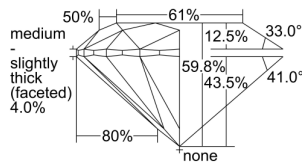

GIA®

FACSIMILE

GIA REPORT

7483484286

Verify this report at GIA.edu

GIA NATURAL DIAMOND DOSSIER®

February 05, 2024

GIA Report Number **7483484286**

Shape and Cutting Style ..... **Round Brilliant**

Measurements ..... **4.94 - 4.98 x 2.96 mm**

GRADING RESULTS

Carat Weight ..... **0.44 carat**

Color Grade ..... **D**

Clarity Grade ..... **Internally Flawless**

Cut Grade ..... **Excellent**

ADDITIONAL GRADING INFORMATION

Polish ..... **Excellent**

Symmetry ..... **Excellent**

Fluorescence ..... **None**

Clarity Characteristics ..... **Minor Details of Polish**

Inspection(s): GIA 7483484286

PROPORTIONS

Profile to actual proportions

GRADING SCALES

GIA COLOR SCALE

COLOREDNESS	D
	E
	F
	G
	H
	I
	J
NEAR COLORLESS	K
	L
Faint	M
	N
	O
	P
	R
	S
	T
	U
	V
	W
	X
	Y
Light	Z

GIA CLARITY SCALE

VERY VERY SLIGHTLY INCLUDED	FLAWLESS
	INTERNALLY FLAWLESS
VERY SLIGHTLY INCLUDED	VVS₁
	VVS₂
SLIGHTLY INCLUDED	VS₁
	VS₂
INCLUDED	SI₁
	SI₂
	I₁
	I₂
	I₃

GIA CUT SCALE

EXCELLENT
VERY GOOD
GOOD
FAIR
POOR