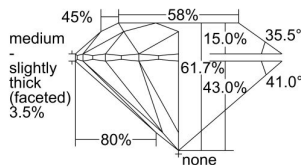

GIA®

FACSIMILE

GIA REPORT 7483572999

Verify this report at GIA.edu

GIA NATURAL DIAMOND DOSSIER®

February 14, 2024
GIA Report Number 7483572999
Shape and Cutting Style ..... Round Brilliant
Measurements ..... 4.66 - 4.68 x 2.88 mm

GRADING RESULTS

Carat Weight ..... 0.38 carat
Color Grade ..... D
Clarity Grade VVS1
Cut Grade ..... Excellent

ADDITIONAL GRADING INFORMATION

Polish ..... Excellent
Symmetry ..... Excellent
Fluorescence ..... Faint
Clarity Characteristics ..... Internal Graining
Inscription(s): GIA 7483572999

PROPORTIONS

Profile to actual proportions

GRADING SCALES

GIA COLOR SCALE	GIA CLARITY SCALE	GIA CUT SCALE	
D	FLAWLESS	EXCELLENT	
E	INTERNALLY FLAWLESS		
F		VVS₁	VERY GOOD
G	VVS₂		
H	VS₁	GOOD	
I	VS₂		
J	SI₁	FAIR	
K	SI₂		
L	I₁	POOR	
M	I₂		
N	I₃		
O			
P			
Q			
R			
S			
T			
U			
V			
W			
X			
Y			
Z