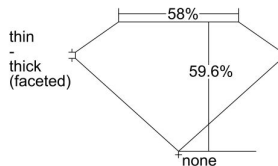

GIA®

FACSIMILE

GIA REPORT

7483592494

Verify this report at GIA.edu

GIA NATURAL DIAMOND DOSSIER®

February 16, 2024

GIA Report Number 7483592494

Shape and Cutting Style ..... Heart Brilliant

Measurements ..... 4.08 x 4.72 x 2.81 mm

GRADING RESULTS

Carat Weight ..... 0.31 carat

Color Grade ..... D

Clarity Grade SI1

ADDITIONAL GRADING INFORMATION

Polish ..... Excellent

Symmetry ..... Very Good

Fluorescence ..... None

Clarity Characteristics..... Crystal, Cloud

Inscription(s): GIA 7483592494

PROPORTIONS

Profile not to actual proportions

GRADING SCALES

GIA COLOR SCALE		GIA CLARITY SCALE			
COLORLESS	D	VERY VERY SLIGHTLY INCLUDED	FLAWLESS		
	E		INTERNALLY FLAWLESS		
	F	VERY SLIGHTLY INCLUDED	VVS₁		
	G		VVS₂		
	H		VS₁		
	NEAR COLORLESS	I	SLIGHTLY INCLUDED	VS₂	
		J		SI₁	
		FAINT	K	INCLUDED	SI₂
			L		I₁
			M		I₂
VERTICALLY LIGHT	N	LIGHT	I₃		
	O				
	P				
	Q				
	R