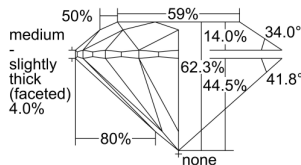

GIA®

FACSIMILE

GIA REPORT 7483599428

Verify this report at GIA.edu

GIA NATURAL DIAMOND DOSSIER®

February 19, 2024
GIA Report Number **7483599428**
Shape and Cutting Style ..... **Round Brilliant**
Measurements ..... **4.28 - 4.31 x 2.67 mm**

GRADING RESULTS

Carat Weight ..... **0.30 carat**
Color Grade ..... **I**
Clarity Grade **S11**
Cut Grade ..... **Excellent**

ADDITIONAL GRADING INFORMATION

Polish ..... **Excellent**
Symmetry ..... **Excellent**
Fluorescence ..... **None**
Clarity Characteristics ..... **Feather**
Inscription(s): **GIA 7483599428**

PROPORTIONS

Profile to actual proportions

GRADING SCALES

GIA COLOR SCALE

COLORED	D
	E
	F
	G
	H
	I
	J
NEAR COLORLESS	K
	L
	M
	N
	O
	P
	R
	S
	T
	U
	V
	W
	X
	Y
LIGHT	Z

GIA CLARITY SCALE

FLAWLESS	VERY VERY SLIGHTLY INCLUDED	VVS₁	VVS₂	VS₁	VS₂	SI₁	SI₂	I₁	I₂	I₃	
											INTERNAL FLAWLESS

GIA CUT SCALE

EXCELLENT
VERY GOOD
GOOD
FAIR
POOR