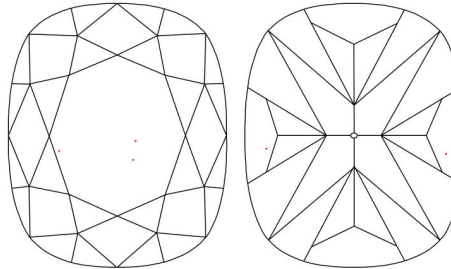

GIA NATURAL DIAMOND GRADING REPORT

February 22, 2024  
 GIA Report Number ..... 7483608385  
 Shape and Cutting Style ..... Cushion Modified Brilliant  
 Measurements ..... 8.37 x 6.56 x 4.57 mm

GRADING RESULTS

Carat Weight ..... 2.02 carat  
 Color Grade ..... G  
 Clarity Grade ..... VVS2

ADDITIONAL GRADING INFORMATION

Polish ..... Excellent  
 Symmetry ..... Excellent  
 Fluorescence ..... None  
 Inscription(s): GIA 7483608385  
**Comments:** Additional pinpoints are not shown.

PROPORTIONS

Profile not to actual proportions

CLARITY CHARACTERISTICS

KEY TO SYMBOLS\*

- Pinpoint

\* Red symbols denote internal characteristics (inclusions). Green or black symbols denote external characteristics (blemishes). Diagram is an approximate representation of the diamond, and symbols shown indicate type, position, and approximate size of clarity characteristics. All clarity characteristics may not be shown. Details of finish are not shown.