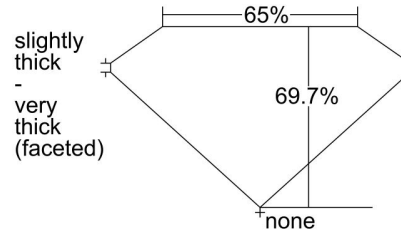

GIA NATURAL DIAMOND GRADING REPORT

February 22, 2024  
 GIA Report Number ..... 7483608385  
 Shape and Cutting Style ..... Cushion Modified Brilliant  
 Measurements ..... 8.37 x 6.56 x 4.57 mm

GRADING RESULTS

Carat Weight ..... 2.02 carat  
 Color Grade ..... G  
 Clarity Grade ..... VVS2

ADDITIONAL GRADING INFORMATION

Polish ..... Excellent  
 Symmetry ..... Excellent  
 Fluorescence ..... None  
 Inscription(s): GIA 7483608385  
**Comments:** Additional pinpoints are not shown.

PROPORTIONS

Profile not to actual proportions

CLARITY CHARACTERISTICS

KEY TO SYMBOLS\*

- Pinpoint

\* Red symbols denote internal characteristics (inclusions). Green or black symbols denote external characteristics (blemishes). Diagram is an approximate representation of the diamond, and symbols shown indicate type, position, and approximate size of clarity characteristics. All clarity characteristics may not be shown. Details of finish are not shown.