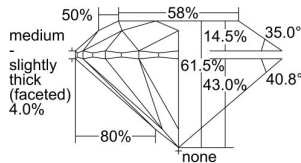

GIA®

FACSIMILE

GIA REPORT 7483617756

Verify this report at GIA.edu

GIA NATURAL DIAMOND DOSSIER®

February 20, 2024
GIA Report Number **7483617756**
Shape and Cutting Style ..... **Round Brilliant**
Measurements ..... **4.91 - 4.93 x 3.03 mm**

GRADING RESULTS

Carat Weight ..... **0.45 carat**
Color Grade ..... **I**
Clarity Grade **VVS1**
Cut Grade ..... **Excellent**

ADDITIONAL GRADING INFORMATION

Polish ..... **Excellent**
Symmetry ..... **Excellent**
Fluorescence ..... **Faint**
Clarity Characteristics ..... **Pinpoint**
Inscription(s): **GIA 7483617756**

PROPORTIONS

Profile to actual proportions

GRADING SCALES

GIA COLOR SCALE	GIA CLARITY SCALE	GIA CUT SCALE	
D	FLAWLESS	EXCELLENT	
E	INTERNALLY FLAWLESS		
F		VVS₁	VERY GOOD
G	VVS₂		
H	VS₁	GOOD	
I	VS₂		
J	SI₁	FAIR	
K	SI₂		
L	I₁	POOR	
M	I₂		
N	I₃		
O			
P			
Q			
R			
S			
T			
U			
V			
W			
X			
Y			
Z