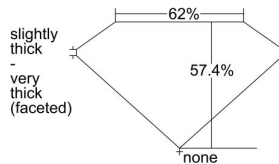

GIA®

FACSIMILE

GIA REPORT

7483621524

Verify this report at GIA.edu

GIA NATURAL DIAMOND DOSSIER®

February 20, 2024

GIA Report Number **7483621524**

Shape and Cutting Style ..... **Heart Brilliant**

Measurements ..... **4.12 x 4.63 x 2.66 mm**

GRADING RESULTS

Carat Weight ..... **0.30 carat**

Color Grade ..... **F**

Clarity Grade **VS1**

ADDITIONAL GRADING INFORMATION

Polish ..... **Excellent**

Symmetry ..... **Excellent**

Fluorescence ..... **None**

Clarity Characteristics..... **Cloud, Crystal, Needle, Pinpoint**

Inscription(s): **GIA 7483621524**

PROPORTIONS

Profile not to actual proportions

GRADING SCALES

GIA COLOR SCALE		GIA CLARITY SCALE			
COLORLESS	D	VERY VERY SLIGHTLY INCLUDED	FLAWLESS		
	E		INTERNALLY FLAWLESS		
	F		VS₁		
	NEAR COLORLESS	G	VERY SLIGHTLY INCLUDED	VS₂	
		H		VS₁	
		FAINT	I	SLIGHTLY INCLUDED	VS₂
			J		SI₁
			K		SI₂
	VERT LIGHT	L	INCLUDED	I₁	
		M		I₂	
N		I₃			
O					
P					
Q					
R					
LIGHT	S				
	T				
	U				
	V				
	Z