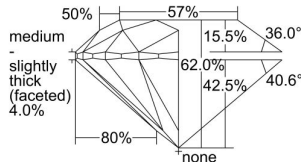

GIA®

FACSIMILE

GIA REPORT 7483627753

Verify this report at GIA.edu

GIA NATURAL DIAMOND DOSSIER®

February 21, 2024
GIA Report Number **7483627753**
Shape and Cutting Style ..... **Round Brilliant**
Measurements ..... **4.54 - 4.56 x 2.82 mm**

GRADING RESULTS

Carat Weight ..... **0.36 carat**
Color Grade ..... **G**
Clarity Grade **VS1**
Cut Grade ..... **Excellent**

ADDITIONAL GRADING INFORMATION

Polish ..... **Excellent**
Symmetry ..... **Excellent**
Fluorescence ..... **None**
Clarity Characteristics ..... **Crystal, Pinpoint, Needle**
Inscription(s): **GIA 7483627753**

PROPORTIONS

Profile to actual proportions

GRADING SCALES

GIA COLOR SCALE	GIA CLARITY SCALE	GIA CUT SCALE	
D	FLAWLESS	EXCELLENT	
E	INTERNALLY FLAWLESS		
F		VVS₁	VERY GOOD
G	VVS₂		
H	VS₁	GOOD	
I	VS₂		
J	SI₁	FAIR	
K	SI₂		
L	I₁	POOR	
M	I₂		
N	I₃		
O			
P			
Q			
R			
S			
T			
U			
V			
W			
X			
Y			
Z