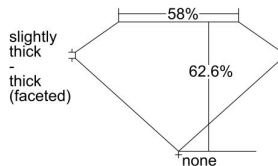

GIA®

FACSIMILE

GIA REPORT

7483642825

Verify this report at GIA.edu

GIA NATURAL DIAMOND DOSSIER®

February 22, 2024
GIA Report Number **7483642825**
Shape and Cutting Style ..... **Oval Brilliant**
Measurements ..... **6.98 x 4.48 x 2.80 mm**

GRADING RESULTS

Carat Weight ..... **0.56 carat**
Color Grade ..... **I**
Clarity Grade **S11**

ADDITIONAL GRADING INFORMATION

Polish ..... **Excellent**
Symmetry ..... **Excellent**
Fluorescence ..... **None**
Clarity Characteristics ..... **Crystal**
Inscription(s): **GIA 7483642825**

PROPORTIONS

Profile not to actual proportions

GRADING SCALES

GIA COLOR SCALE		GIA CLARITY SCALE			
COLORLESS	D	VERY VERY SLIGHTLY INCLUDED	FLAWLESS		
	E		INTERNALLY FLAWLESS		
	F	VERY SLIGHTLY INCLUDED	VVS₁		
	G		VVS₂		
	H		VS₁		
	NEAR COLORLESS	I	SLIGHTLY INCLUDED	VS₂	
		J		S1₁	
		FAINT	K	INCLUDED	S1₂
			L		I₁
			M		I₂
VERT LIGHT	N	LIGHT	I₃		
	O				
	P				
	Q				
	R