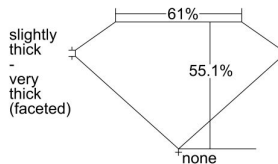

GIA®

FACSIMILE

GIA REPORT

7483665036

Verify this report at GIA.edu

GIA NATURAL DIAMOND DOSSIER®

February 26, 2024

GIA Report Number **7483665036**

Shape and Cutting Style ..... **Heart Brilliant**

Measurements ..... **4.19 x 4.64 x 2.55 mm**

GRADING RESULTS

Carat Weight ..... **0.30 carat**

Color Grade ..... **E**

Clarity Grade **VS1**

ADDITIONAL GRADING INFORMATION

Polish ..... **Excellent**

Symmetry ..... **Very Good**

Fluorescence ..... **None**

Clarity Characteristics..... **Crystal, Feather, Needle, Pinpoint**

Inscription(s): **GIA 7483665036**

PROPORTIONS

Profile not to actual proportions

GRADING SCALES

GIA COLOR SCALE		GIA CLARITY SCALE			
COLORLESS	D	VERY VERY SLIGHTLY INCLUDED	FLAWLESS		
	E		INTERNALLY FLAWLESS		
	F	VERY SLIGHTLY INCLUDED	VS₁		
	G		VS₂		
	H		VS₁		
	NEAR COLORLESS	I	SLIGHTLY INCLUDED	VS₂	
		J		SI₁	
		FAINT	K	INCLUDED	SI₂
			L		I₁
			M		I₂
VERT LIGHT	N	LIGHT	I₃		
	O				
	P				
	Q				
	R