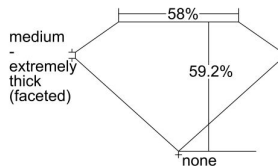

GIA®

FACSIMILE

GIA REPORT

7483719167

Verify this report at GIA.edu

GIA NATURAL DIAMOND DOSSIER®

March 01, 2024

GIA Report Number 7483719167

Shape and Cutting Style ..... Heart Brilliant

Measurements ..... 4.34 x 4.91 x 2.90 mm

GRADING RESULTS

Carat Weight ..... 0.35 carat

Color Grade ..... G

Clarity Grade VVS1

ADDITIONAL GRADING INFORMATION

Polish ..... Excellent

Symmetry ..... Very Good

Fluorescence ..... Strong Blue

Clarity Characteristics..... Feather, Manufacturing Remnant

Inscription(s): GIA 7483719167

PROPORTIONS

Profile not to actual proportions

GRADING SCALES

GIA COLOR SCALE		GIA CLARITY SCALE		
COLORLESS	D	VERY VERY SLIGHTLY INCLUDED	FLAWLESS	
	E		INTERNALLY FLAWLESS	
	F		VVS₁	
	G		VVS₂	
	NEAR COLORLESS	H	VERY SLIGHTLY INCLUDED	VS₁
		I		VS₂
		J	SLIGHTLY INCLUDED	S₁
		K		S₂
		L		I₁
		M		I₂
FAINT	N	INCLUDED	I₃	
	O			
	P			
	VERT LIGHT	Q		
		R		
		S		
T				
LIGHT		U		
		V		
	W			
	X			
Y				
Z