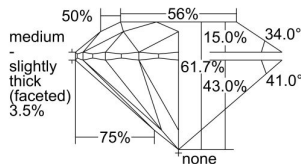

GIA®

FACSIMILE

GIA REPORT 7483719730

Verify this report at GIA.edu

GIA NATURAL DIAMOND DOSSIER®

March 04, 2024
GIA Report Number **7483719730**
Shape and Cutting Style ..... **Round Brilliant**
Measurements ..... **4.46 - 4.49 x 2.76 mm**

GRADING RESULTS

Carat Weight ..... **0.34 carat**
Color Grade ..... **E**
Clarity Grade **S11**
Cut Grade ..... **Excellent**

ADDITIONAL GRADING INFORMATION

Polish ..... **Excellent**
Symmetry ..... **Excellent**
Fluorescence ..... **None**
Clarity Characteristics..... **Cloud, Crystal, Feather**
Inscription(s): **GIA 7483719730**

PROPORTIONS

Profile to actual proportions

GRADING SCALES

GIA COLOR SCALE	GIA CLARITY SCALE	GIA CUT SCALE	
D	FLAWLESS	EXCELLENT	
E	INTERNALLY FLAWLESS		
F		VVS₁	VERY GOOD
G	VVS₂		
H	VS₁	GOOD	
I	VS₂		
J	S1₁	FAIR	
K	S1₂		
L	I₁	POOR	
M	I₂		
N	I₃		
O			
P			
Q			
R			
S			
T			
U			
V			
W			
X			
Y			
Z