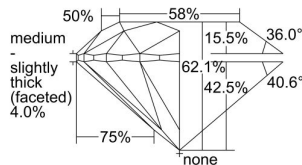

GIA®

FACSIMILE

GIA REPORT 7483731542

Verify this report at GIA.edu

GIA NATURAL DIAMOND DOSSIER®

March 05, 2024
GIA Report Number **7483731542**
Shape and Cutting Style ..... **Round Brilliant**
Measurements ..... **5.41 - 5.44 x 3.37 mm**

GRADING RESULTS

Carat Weight ..... **0.62 carat**
Color Grade ..... **L**
Clarity Grade ..... **Internally Flawless**
Cut Grade ..... **Excellent**

ADDITIONAL GRADING INFORMATION

Polish ..... **Excellent**
Symmetry ..... **Excellent**
Fluorescence ..... **None**
Clarity Characteristics..... **Minor Details of Polish**
Inspection(s): **GIA 7483731542**

PROPORTIONS

Profile to actual proportions

GRADING SCALES

GIA COLOR SCALE	GIA CLARITY SCALE	GIA CUT SCALE	
D	FLAWLESS	EXCELLENT	
E	INTERNALLY FLAWLESS		
F		VVS₁	VERY GOOD
G	VVS₂		
H	VS₁	GOOD	
I	VS₂		
J	SI₁	FAIR	
K	SI₂		
L	I₁	POOR	
M			
N			
O	I₂		
P			
Q	I₃		
R			
S			
T			
U			
V			
W			
X			
Y			
Z