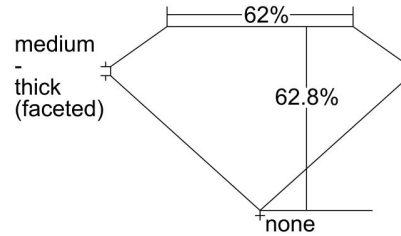

GIA NATURAL DIAMOND GRADING REPORT

March 13, 2024
GIA Report Number 7483740315
Shape and Cutting Style Pear Brilliant
Measurements 9.56 x 6.28 x 3.95 mm

GRADING RESULTS

Carat Weight 1.51 carat
Color Grade D
Clarity Grade VS1

ADDITIONAL GRADING INFORMATION

Polish Excellent
Symmetry Excellent
Fluorescence None
Inscription(s): GIA 7483740315

PROPORTIONS

Profile not to actual proportions

CLARITY CHARACTERISTICS

KEY TO SYMBOLS*

- Feather
- Pinpoint
- Natural

* Red symbols denote internal characteristics (inclusions). Green or black symbols denote external characteristics (blemishes). Diagram is an approximate representation of the diamond, and symbols shown indicate type, position, and approximate size of clarity characteristics. All clarity characteristics may not be shown. Details of finish are not shown.