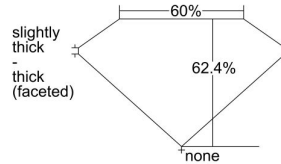

GIA®

FACSIMILE

GIA REPORT

7483746636

Verify this report at GIA.edu

GIA NATURAL DIAMOND DOSSIER®

March 06, 2024
GIA Report Number **7483746636**
Shape and Cutting Style ..... **Pear Brilliant**
Measurements ..... **5.72 x 3.76 x 2.35 mm**

GRADING RESULTS

Carat Weight ..... **0.31 carat**
Color Grade ..... **G**
Clarity Grade **VS1**

ADDITIONAL GRADING INFORMATION

Polish ..... **Excellent**
Symmetry ..... **Very Good**
Fluorescence ..... **None**
Clarity Characteristics..... **Cloud, Feather, Pinpoint**
Inscription(s): **GIA 7483746636**

PROPORTIONS

Profile not to actual proportions

GRADING SCALES

GIA COLOR SCALE		GIA CLARITY SCALE			
COLORLESS	D	VERY VERY SLIGHTLY INCLUDED	FLAWLESS		
	E		INTERNALLY FLAWLESS		
	F		VS₁		
	NEAR COLORLESS	G	VS₂		
		H	VERY SLIGHTLY INCLUDED	VS₁	
		I		VS₂	
		J		SLIGHTLY INCLUDED	SI₁
		K	SI₂		
	FAINT	L	INCLUDED	I₁	
		M		I₂	
N		I₃			
O					
VERT LIGHT		P			
		Q			
		R			
		S			
LIGHT	T				
	U				
	V				
	W				
	X				
	Y				
	Z