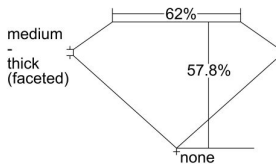

GIA®

FACSIMILE

GIA REPORT

7483787146

Verify this report at GIA.edu

GIA NATURAL DIAMOND DOSSIER®

March 11, 2024

GIA Report Number **7483787146**

Shape and Cutting Style ..... **Marquise Brilliant**

Measurements ..... **9.22 x 4.41 x 2.55 mm**

GRADING RESULTS

Carat Weight ..... **0.59 carat**

Color Grade ..... **G**

Clarity Grade ..... **Internally Flawless**

ADDITIONAL GRADING INFORMATION

Polish ..... **Excellent**

Symmetry ..... **Very Good**

Fluorescence ..... **Faint**

Clarity Characteristics... **Surface Graining, Minor Details of Polish**

Inspection(s): **GIA 7483787146**

PROPORTIONS

Profile not to actual proportions

GRADING SCALES

GIA COLOR SCALE		GIA CLARITY SCALE	
COLORLESS	D	VERY VERY SLIGHTLY INCLUDED	FLAWLESS
	E		INTERNALLY FLAWLESS
	F		VVS₁
	G		VVS₂
	H		VS₁
	I		VS₂
	J		SI₁
	K		SI₂
	L		I₁
	M		I₂
NEAR COLORLESS	N	SLIGHTLY INCLUDED	I₃
	O		
	P		
	Q		
FAINT	R	INCLUDED	
	S		
	T		
	U		
VERY LIGHT	V		
	W		
	X		
	Y		
LIGHT	Z