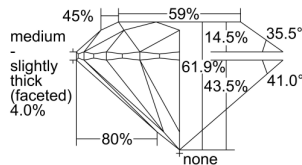

GIA®

FACSIMILE

GIA REPORT

7483842436

Verify this report at GIA.edu

GIA NATURAL DIAMOND DOSSIER®

March 18, 2024
GIA Report Number **7483842436**
Shape and Cutting Style ..... **Round Brilliant**
Measurements ..... **5.94 - 5.97 x 3.69 mm**

GRADING RESULTS

Carat Weight ..... **0.81 carat**
Color Grade ..... **E**
Clarity Grade **S11**
Cut Grade ..... **Excellent**

ADDITIONAL GRADING INFORMATION

Polish ..... **Excellent**
Symmetry ..... **Excellent**
Fluorescence ..... **None**
Clarity Characteristics ..... **Cloud**
Inscription(s): GIA 7483842436

PROPORTIONS

Profile to actual proportions

GRADING SCALES

GIA COLOR SCALE

COLORED	D
	E
	F
	G
	H
	I
	J
NEAR COLORLESS	K
	L
	M
	N
	O
	P
	Q
	R
	S
	T
	U
	V
	W
	X
	Y
	Z

GIA CLARITY SCALE

FLAWLESS	VERY VERY SLIGHTLY INCLUDED	VVS₁	VVS₂	VS₁	VS₂	SI₁	SI₂	I₁	I₂	I₃	
											FLAWLESS
INTERNALLY FLAWLESS											

GIA CUT SCALE

EXCELLENT
VERY GOOD
GOOD
FAIR
POOR