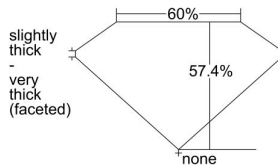

GIA®

FACSIMILE

GIA REPORT

7483860635

Verify this report at GIA.edu

GIA NATURAL DIAMOND DOSSIER®

March 19, 2024
GIA Report Number **7483860635**
Shape and Cutting Style ..... **Marquise Brilliant**
Measurements ..... **9.26 x 4.24 x 2.44 mm**

GRADING RESULTS

Carat Weight ..... **0.59 carat**
Color Grade ..... **F**
Clarity Grade **S11**

ADDITIONAL GRADING INFORMATION

Polish ..... **Excellent**
Symmetry ..... **Very Good**
Fluorescence ..... **None**
Clarity Characteristics..... **Crystal, Cloud**
Inscription(s): **GIA 7483860635**

PROPORTIONS

Profile not to actual proportions

GRADING SCALES

GIA COLOR SCALE		GIA CLARITY SCALE	
COLORLESS	D	VERY VERY SLIGHTLY INCLUDED	FLAWLESS
	E		INTERNALLY FLAWLESS
	F		VVS₁
	G		VVS₂
	H		VS₁
	I		VS₂
	J		S1₁
	K		S1₂
	L		I₁
	M		I₂
NEAR COLORLESS	N	SLIGHTLY INCLUDED	I₃
	O		
	P		
	Q		
FAINT	R	INCLUDED	
	S		
	T		
	U		
VERT LIGHT	V		
	W		
	X		
	Y		
LIGHT	Z