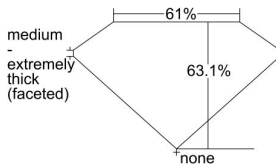

GIA®

FACSIMILE

GIA REPORT 7483970985

Verify this report at GIA.edu

GIA NATURAL DIAMOND DOSSIER®

April 01, 2024
GIA Report Number **7483970985**
Shape and Cutting Style ..... **Pear Brilliant**
Measurements ..... **6.64 x 4.32 x 2.73 mm**

GRADING RESULTS

Carat Weight ..... **0.50 carat**
Color Grade ..... **K**
Clarity Grade **S12**

ADDITIONAL GRADING INFORMATION

Polish ..... **Excellent**
Symmetry ..... **Very Good**
Fluorescence ..... **Faint**
Clarity Characteristics ..... **Twinning Wisp**
Inscription(s): **GIA 7483970985**

PROPORTIONS

Profile not to actual proportions

GRADING SCALES

GIA COLOR SCALE		GIA CLARITY SCALE			
COLORLESS	D	VERY VERY SLIGHTLY INCLUDED	FLAWLESS		
	E		INTERNALLY FLAWLESS		
	F	VERY SLIGHTLY INCLUDED	VVS₁		
	G		VVS₂		
	H		VS₁		
	NEAR COLORLESS	I	SLIGHTLY INCLUDED	VS₂	
		J		S1₁	
		FAINT	K	INCLUDED	S1₂
			L		I₁
			M		I₂
VERT LIGHT	N		INCLUDED	I₃	
	O				
	P				
	Q				
	R				
LIGHT	S				
	T				
	U				
	V				
	Z