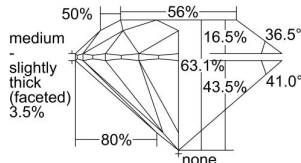

GIA®

FACSIMILE

GIA REPORT

7486146796

Verify this report at GIA.edu

GIA NATURAL DIAMOND DOSSIER®

December 12, 2023
GIA Report Number **7486146796**
Shape and Cutting Style ..... **Round Brilliant**
Measurements ..... **4.61 - 4.62 x 2.91 mm**

GRADING RESULTS

Carat Weight ..... **0.38 carat**
Color Grade ..... **H**
Clarity Grade **VS1**
Cut Grade ..... **Excellent**

ADDITIONAL GRADING INFORMATION

Polish ..... **Excellent**
Symmetry ..... **Excellent**
Fluorescence ..... **None**
Clarity Characteristics..... **Crystal, Cloud, Needle, Pinpoint**
Inscription(s): **GIA 7486146796**

PROPORTIONS

Profile to actual proportions

GRADING SCALES

GIA COLOR SCALE

COLORLESS	D
	E
	F
	G
	H
	I
	J
NEAR COLORLESS	K
	L
Faint	M
	N
	O
	P
	Q
Very Light	R
	S
	T
	U
	V
	W
	X
	Y
Light	Z

GIA CLARITY SCALE

FLAWLESS	EXCELLENT	
		FLAWLESS
INTERNALLY FLAWLESS	VERY GOOD	
		VVS₁
VVS₂		
VS₁	GOOD	
		VS₂
SI₁	FAIR	
		SI₂
I₁	POOR	
		I₂
		I₃

GIA CUT SCALE

EXCELLENT
VERY GOOD
GOOD
FAIR
POOR