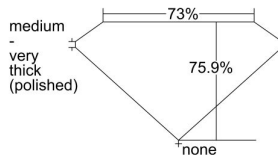

GIA®

FACSIMILE

GIA REPORT

7486192383

Verify this report at GIA.edu

GIA NATURAL DIAMOND DOSSIER®

December 19, 2023
GIA Report Number 7486192383
Shape and Cutting Style ..... Square Modified Brilliant
Measurements ..... 5.08 x 5.05 x 3.83 mm

GRADING RESULTS

Carat Weight ..... 0.90 carat
Color Grade ..... G
Clarity Grade VS1

ADDITIONAL GRADING INFORMATION

Polish ..... Excellent
Symmetry ..... Very Good
Fluorescence ..... Medium Blue
Clarity Characteristics ..... Crystal, Pinpoint
Inspection(s): GIA 7486192383

PROPORTIONS

Profile not to actual proportions

GRADING SCALES

GIA COLOR SCALE		GIA CLARITY SCALE			
COLORLESS	D	VERY VERY SLIGHTLY INCLUDED	FLAWLESS		
	E		INTERNALLY FLAWLESS		
	F		VVS₁		
	NEAR COLORLESS	G	VVS₂		
		H	VERY SLIGHTLY INCLUDED	VS₁	
		I		VS₂	
		FAINT	J	SLIGHTLY INCLUDED	SI₁
			K		SI₂
	L		I₁		
	VERY LIGHT		M	INCLUDED	I₂
N			I₃		
O					
LIGHT		P			
		Q			
	R				
	S				
	T				
	U				
	V				
	W				
	X				
	Y				
	Z