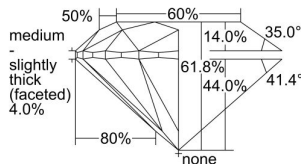

GIA®

FACSIMILE

GIA NATURAL DIAMOND DOSSIER®

January 24, 2024
GIA Report Number **7486419279**
Shape and Cutting Style ..... **Round Brilliant**
Measurements ..... **4.44 - 4.48 x 2.75 mm**

GRADING RESULTS

Carat Weight ..... **0.34 carat**
Color Grade ..... **F**
Clarity Grade **VS1**
Cut Grade ..... **Excellent**

ADDITIONAL GRADING INFORMATION

Polish ..... **Excellent**
Symmetry ..... **Excellent**
Fluorescence ..... **None**
Clarity Characteristics..... **Crystal, Cloud**
Inscription(s): GIA 7486419279

GIA REPORT 7486419279

Verify this report at GIA.edu

PROPORTIONS

Profile to actual proportions