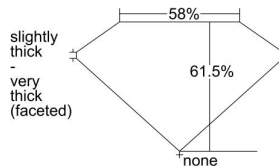

GIA®

FACSIMILE

GIA REPORT

7486468966

Verify this report at GIA.edu

GIA NATURAL DIAMOND DOSSIER®

February 02, 2024

GIA Report Number 7486468966

Shape and Cutting Style ..... Heart Brilliant

Measurements ..... 5.53 x 6.39 x 3.93 mm

GRADING RESULTS

Carat Weight ..... 0.82 carat

Color Grade I

Clarity Grade VVS1

ADDITIONAL GRADING INFORMATION

Polish ..... Excellent

Symmetry ..... Excellent

Fluorescence ..... None

Clarity Characteristics..... Internal Graining

Inscription(s): GIA 7486468966

PROPORTIONS

Profile not to actual proportions

GRADING SCALES

GIA COLOR SCALE		GIA CLARITY SCALE	
COLORLESS	D	VERY VERY SLIGHTLY INCLUDED	FLAWLESS
	E		INTERNALLY FLAWLESS
	F		VVS₁
	G		VVS₂
	H		VS₁
	I		VS₂
	J		SI₁
	K		SI₂
	L		I₁
	M		I₂
NEAR COLORLESS	N	SLIGHTLY INCLUDED	I₃
	O		
	P		
	Q		
FAINT	R		
	S		
	T		
	U		
VERY LIGHT	V		
	W		
	X		
	Y		
LIGHT	Z