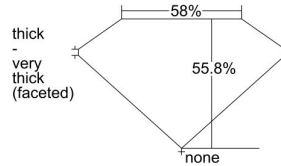

GIA®

FACSIMILE

GIA REPORT 7486470891

Verify this report at GIA.edu

GIA NATURAL DIAMOND DOSSIER®

February 01, 2024
GIA Report Number **7486470891**
Shape and Cutting Style ..... **Heart Brilliant**
Measurements ..... **5.11 x 5.82 x 3.25 mm**

GRADING RESULTS

Carat Weight ..... **0.59 carat**
Color Grade ..... **J**
Clarity Grade **S11**

ADDITIONAL GRADING INFORMATION

Polish ..... **Excellent**
Symmetry ..... **Excellent**
Fluorescence ..... **Strong Blue**
Clarity Characteristics ..... **Feather**
Inscription(s): GIA 7486470891

PROPORTIONS

Profile not to actual proportions

GRADING SCALES

GIA COLOR SCALE		GIA CLARITY SCALE			
COLORLESS	D	VERY VERY SLIGHTLY INCLUDED	FLAWLESS		
	E		INTERNALLY FLAWLESS		
	F	VERY SLIGHTLY INCLUDED	VVS₁		
	G		VVS₂		
	H		VS₁		
	NEAR COLORLESS	I	SLIGHTLY INCLUDED	VS₂	
		J		S1₁	
		FAINT	K	INCLUDED	S1₂
			L		I₁
			M		I₂
VERT LIGHT	N	LIGHT	I₃		
	O				
	P				
	Q				
	R