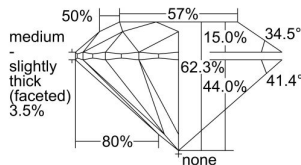

GIA®

FACSIMILE

GIA REPORT

7486487914

Verify this report at GIA.edu

GIA NATURAL DIAMOND DOSSIER®

February 05, 2024
GIA Report Number **7486487914**
Shape and Cutting Style ..... **Round Brilliant**
Measurements ..... **4.44 - 4.46 x 2.77 mm**

GRADING RESULTS

Carat Weight ..... **0.33 carat**
Color Grade ..... **E**
Clarity Grade **VVS1**
Cut Grade ..... **Excellent**

ADDITIONAL GRADING INFORMATION

Polish ..... **Excellent**
Symmetry ..... **Excellent**
Fluorescence ..... **None**
Clarity Characteristics ..... **Pinpoint**
Inscription(s): **GIA 7486487914**

PROPORTIONS

Profile to actual proportions

GRADING SCALES

GIA COLOR SCALE

COLORLESS	D
	E
	F
	G
	H
	I
	J
NEAR COLORLESS	K
	L
Faint	M
	N
	O
	P
	R
	S
	T
	U
	V
	W
	X
	Y
Light	Z

GIA CLARITY SCALE

VERY VERY SLIGHTLY INCLUDED	FLAWLESS
	INTERNALLY FLAWLESS
VERY SLIGHTLY INCLUDED	VVS₁
	VVS₂
SLIGHTLY INCLUDED	VS₁
	VS₂
INCLUDED	SI₁
	SI₂
	I₁
	I₂
	I₃

GIA CUT SCALE

EXCELLENT
VERY GOOD
GOOD
FAIR
POOR