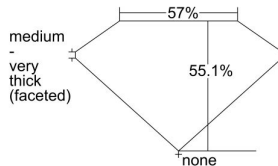

GIA®

FACSIMILE

GIA REPORT

7486518014

Verify this report at GIA.edu

GIA NATURAL DIAMOND DOSSIER®

February 09, 2024

GIA Report Number 7486518014

Shape and Cutting Style ..... Heart Brilliant

Measurements ..... 5.57 x 6.09 x 3.36 mm

GRADING RESULTS

Carat Weight ..... 0.63 carat

Color Grade ..... H

Clarity Grade VVS1

ADDITIONAL GRADING INFORMATION

Polish ..... Excellent

Symmetry ..... Excellent

Fluorescence ..... None

Clarity Characteristics..... Feather

Inscription(s): GIA 7486518014

PROPORTIONS

Profile not to actual proportions

GRADING SCALES

GIA COLOR SCALE		GIA CLARITY SCALE		
COLORLESS	D	VERY VERY SLIGHTLY INCLUDED	FLAWLESS	
	E		INTERNALLY FLAWLESS	
	F		VVS₁	
	G		VVS₂	
	NEAR COLORLESS	H	VERY SLIGHTLY INCLUDED	VS₁
		I		VS₂
		J	SLIGHTLY INCLUDED	S₁
		K		S₂
		L		I₁
		M		I₂
FAINT	N	INCLUDED	I₃	
	O			
	P			
	Q			
	R			
	S			
VERT LIGHT	T			
	U			
	V			
	W			
	X			
	Y			
LIGHT	Z