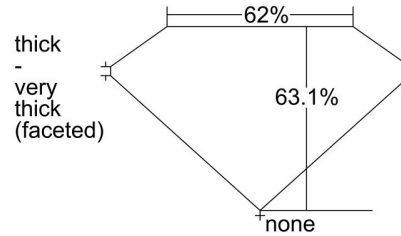

GIA NATURAL DIAMOND GRADING REPORT

February 09, 2024

GIA Report Number 7486520731

Shape and Cutting Style Oval Brilliant

Measurements 11.63 x 7.27 x 4.59 mm

GRADING RESULTS

Carat Weight 2.50 carat

Color Grade D

PROPORTIONS

Profile not to actual proportions

CLARITY CHARACTERISTICS

KEY TO SYMBOLS*

- Crystal
- ⊗ Cloud
- ~ Feather
- Pinpoint

* Red symbols denote internal characteristics (inclusions). Green or black symbols denote external characteristics (blemishes). Diagram is an approximate representation of the diamond, and symbols shown indicate type, position, and approximate size of clarity characteristics. All clarity characteristics may not be shown. Details of finish are not shown.