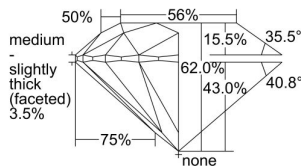

GIA®

FACSIMILE

GIA REPORT

7486523462

Verify this report at GIA.edu

GIA NATURAL DIAMOND DOSSIER®

February 08, 2024

GIA Report Number **7486523462**

Shape and Cutting Style ..... **Round Brilliant**

Measurements ..... **5.08 - 5.10 x 3.16 mm**

GRADING RESULTS

Carat Weight ..... **0.50 carat**

Color Grade ..... **F**

Clarity Grade **VVS2**

Cut Grade ..... **Excellent**

ADDITIONAL GRADING INFORMATION

Polish ..... **Excellent**

Symmetry ..... **Very Good**

Fluorescence ..... **Faint**

Clarity Characteristics..... **Indented Natural, Pinpoint**

Inscription(s): **GIA 7486523462**

PROPORTIONS

Profile to actual proportions

GRADING SCALES

GIA COLOR SCALE

COLORLESS	D
	E
	F
	G
	H
	I
	J
NEAR COLORLESS	K
	L
FAIN	M
	N
	O
	P
VERY LIGHT	Q
	R
	S
	T
	U
	V
	W
	X
	Y
LIGHT	Z

GIA CLARITY SCALE

	FLAWLESS
	INTERNALLY FLAWLESS
VERY VERY SLIGHTLY INCLUDED	VVS₁
	VVS₂
VERY SLIGHTLY INCLUDED	VS₁
	VS₂
SLIGHTLY INCLUDED	SI₁
	SI₂
INCLUDED	I₁
	I₂
	I₃

GIA CUT SCALE

	EXCELLENT
	VERY GOOD
	GOOD
	FAIR
	POOR