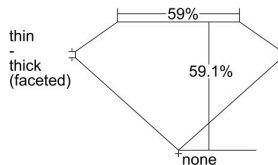

GIA®

FACSIMILE

GIA REPORT

7486529996

Verify this report at GIA.edu

GIA NATURAL DIAMOND DOSSIER®

February 12, 2024
GIA Report Number 7486529996
Shape and Cutting Style ..... Heart Brilliant
Measurements ..... 4.41 x 5.12 x 3.03 mm

GRADING RESULTS

Carat Weight ..... 0.40 carat
Color Grade ..... D
Clarity Grade VS2

ADDITIONAL GRADING INFORMATION

Polish ..... Excellent
Symmetry ..... Excellent
Fluorescence ..... None
Clarity Characteristics..... Crystal, Feather, Cavity
Inscription(s): GIA 7486529996

PROPORTIONS

Profile not to actual proportions

GRADING SCALES

GIA COLOR SCALE		GIA CLARITY SCALE			
COLORLESS	D	VERY VERY SLIGHTLY INCLUDED	FLAWLESS		
	E		INTERNALLY FLAWLESS		
	F	VERY SLIGHTLY INCLUDED	VVS₁		
	G		VVS₂		
	H		VS₁		
	NEAR COLORLESS	I	SLIGHTLY INCLUDED	VS₂	
		J		SI₁	
		FAINT	K	INCLUDED	SI₂
			L		I₁
			M		I₂
VERT LIGHT	N	LIGHT	I₃		
	O				
	P				
	Q				
	R