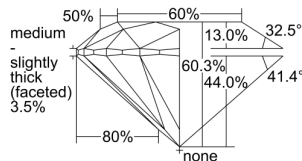

GIA®

FACSIMILE

GIA REPORT

748653216

Verify this report at GIA.edu

GIA NATURAL DIAMOND DOSSIER®

February 12, 2024
GIA Report Number **748653216**
Shape and Cutting Style ..... **Round Brilliant**
Measurements ..... **4.02 - 4.05 x 2.43 mm**

GRADING RESULTS

Carat Weight ..... **0.24 carat**
Color Grade ..... **D**
Clarity Grade **VVS2**
Cut Grade ..... **Excellent**

ADDITIONAL GRADING INFORMATION

Polish ..... **Excellent**
Symmetry ..... **Excellent**
Fluorescence ..... **None**
Clarity Characteristics.. **Cloud, Needle, Pinpoint, Indented Natural**
Inscription(s): **GIA 748653216**

PROPORTIONS

Profile to actual proportions

GRADING SCALES

GIA COLOR SCALE	GIA CLARITY SCALE	GIA CUT SCALE
D	FLAWLESS	EXCELLENT
E	FLAWLESS	
F	INTERNALLY FLAWLESS	VERY GOOD
G	FLAWLESS	
H	VVS₁	GOOD
I	VVS₂	
J	VS₁	FAIR
K	VS₂	
L	SI₁	POOR
M	SI₂	
N	I₁	
O	I₂	
P	I₃	
Q		
R		
S		
T		
U		
V		
W		
X		
Y		
Z