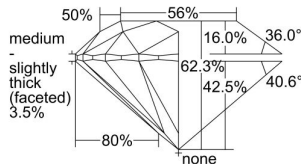

GIA®

FACSIMILE

GIA REPORT 7486558923

Verify this report at GIA.edu

GIA NATURAL DIAMOND DOSSIER®

February 13, 2024
GIA Report Number **7486558923**
Shape and Cutting Style ..... **Round Brilliant**
Measurements ..... **4.49 - 4.52 x 2.81 mm**

GRADING RESULTS

Carat Weight ..... **0.35 carat**
Color Grade ..... **H**
Clarity Grade **VVS2**
Cut Grade ..... **Excellent**

ADDITIONAL GRADING INFORMATION

Polish ..... **Excellent**
Symmetry ..... **Excellent**
Fluorescence ..... **None**
Clarity Characteristics ..... **Pinpoint, Cloud**
Inscription(s): **GIA 7486558923**

PROPORTIONS

Profile to actual proportions

GRADING SCALES

GIA COLOR SCALE

COLORESS	D
	E
	F
	G
	H
	I
	J
NEAR COLORESS	K
	L
Faint	M
	N
	O
	P
Very Light	R
	S
	T
	U
	V
Light	W
	X
	Y
	Z

GIA CLARITY SCALE

FLAWLESS	VERY VERY SLIGHTLY INCLUDED	VVS₁	VVS₂	VS₁	VS₂	SLIGHTLY INCLUDED	SI₁	SI₂	I₁	I₂	I₃	
												INTERNAL FLAWLESS

GIA CUT SCALE

EXCELLENT
VERY GOOD
GOOD
FAIR
POOR