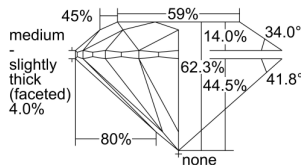

GIA®

FACSIMILE

GIA REPORT 7486580372

Verify this report at GIA.edu

GIA NATURAL DIAMOND DOSSIER®

February 15, 2024
GIA Report Number **7486580372**
Shape and Cutting Style ..... **Round Brilliant**
Measurements ..... **4.63 - 4.65 x 2.89 mm**

GRADING RESULTS

Carat Weight ..... **0.38 carat**
Color Grade ..... **D**
Clarity Grade **VS2**
Cut Grade ..... **Excellent**

ADDITIONAL GRADING INFORMATION

Polish ..... **Excellent**
Symmetry ..... **Excellent**
Fluorescence ..... **None**
Clarity Characteristics ..... **Crystal**
Inscription(s): **GIA 7486580372**

PROPORTIONS

Profile to actual proportions

GRADING SCALES

GIA COLOR SCALE

COLORLESS	D
	E
	F
	G
	H
	I
	J
NEAR COLORLESS	K
	L
Faint	M
	N
	O
	P
Very Light	Q
	R
	S
	T
	U
	V
Light	W
	X
	Y
	Z

GIA CLARITY SCALE

FLAWLESS	VERY VERY SLIGHTLY INCLUDED	VS₁	VS₂	VS₁	VS₂	SI₁	SI₂	I₁	I₂	I₃					
											FLAWLESS	INTERNALLY FLAWLESS	VERY SLIGHTLY INCLUDED	SLIGHTLY INCLUDED	INCLUDED

GIA CUT SCALE

EXCELLENT
VERY GOOD
GOOD
FAIR
POOR