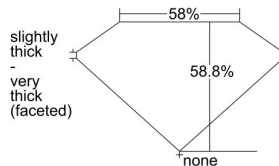

GIA®

FACSIMILE

GIA REPORT

7486582957

Verify this report at GIA.edu

GIA NATURAL DIAMOND DOSSIER®

February 16, 2024

GIA Report Number 7486582957

Shape and Cutting Style ..... Heart Brilliant

Measurements ..... 3.97 x 4.63 x 2.72 mm

GRADING RESULTS

Carat Weight ..... 0.30 carat

Color Grade ..... H

Clarity Grade VS1

ADDITIONAL GRADING INFORMATION

Polish ..... Excellent

Symmetry ..... Very Good

Fluorescence ..... Faint

Clarity Characteristics..... Feather, Cloud

Inscription(s): GIA 7486582957

PROPORTIONS

Profile not to actual proportions

GRADING SCALES

GIA COLOR SCALE		GIA CLARITY SCALE		
COLORLESS	D	VERY VERY SLIGHTLY INCLUDED	FLAWLESS	
	E		INTERNALLY FLAWLESS	
	F		VVS₁	
	G		VVS₂	
	H		VS₁	
	I		VS₂	
	NEAR COLORLESS	J	SLIGHTLY INCLUDED	SI₁
		K		SI₂
		L		I₁
		M		I₂
N		I₃		
O				
FAINT	P	INCLUDED		
	Q			
	R			
	S			
	T			
	U			
VERY LIGHT	V			
	W			
	X			
	Y			
LIGHT	Z