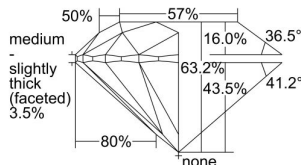

GIA®

FACSIMILE

GIA REPORT

7486593642

Verify this report at GIA.edu

GIA NATURAL DIAMOND DOSSIER®

February 19, 2024

GIA Report Number **7486593642**

Shape and Cutting Style ..... **Round Brilliant**

Measurements ..... **4.23 - 4.26 x 2.68 mm**

GRADING RESULTS

Carat Weight ..... **0.30 carat**

Color Grade ..... **H**

Clarity Grade **VVS2**

Cut Grade ..... **Excellent**

ADDITIONAL GRADING INFORMATION

Polish ..... **Excellent**

Symmetry ..... **Excellent**

Fluorescence ..... **Very Strong Blue**

Clarity Characteristics..... **Cloud, Pinpoint**

Inscription(s): **GIA 7486593642**

PROPORTIONS

Profile to actual proportions

GRADING SCALES

GIA COLOR SCALE

COLORLESS	D
	E
	F
	G
	H
	I
	J
NEAR COLORLESS	K
	L
	M
	N
	O
	P
	Q
	R
	S
	T
	U
	V
	W
	X
	Y
LIGHT	Z

GIA CLARITY SCALE

FLAWLESS	VERY VERY SLIGHTLY INCLUDED	VVS₁	
			VVS₂
INTERNALLY FLAWLESS	VERY SLIGHTLY INCLUDED	VS₁	
		VS₂	
SLIGHTLY INCLUDED	SLIGHTLY INCLUDED	SI₁	
		SI₂	
INCLUDED	INCLUDED	I₁	
		I₂	
		I₃	

GIA CUT SCALE

EXCELLENT	VERY GOOD	GOOD	FAIR	POOR