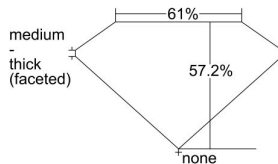

GIA®

FACSIMILE

GIA REPORT 7486649796

Verify this report at GIA.edu

GIA NATURAL DIAMOND DOSSIER®

February 23, 2024
GIA Report Number **7486649796**
Shape and Cutting Style ..... **Marquise Brilliant**
Measurements ..... **7.31 x 3.86 x 2.21 mm**

GRADING RESULTS

Carat Weight ..... **0.35 carat**
Color Grade ..... **D**
Clarity Grade **VVS1**

ADDITIONAL GRADING INFORMATION

Polish ..... **Excellent**
Symmetry ..... **Very Good**
Fluorescence ..... **Faint**
Clarity Characteristics ..... **Cloud, Pinpoint, Cavity**
Inspection(s): **GIA 7486649796**

PROPORTIONS

Profile not to actual proportions

GRADING SCALES

GIA COLOR SCALE		GIA CLARITY SCALE	
COLORLESS	D	VERY VERY SLIGHTLY SIGHTLY INCLUDED	FLAWLESS
	E		INTERNALLY FLAWLESS
	F		VVS₁
	G		VVS₂
	H		VS₁
	I		VS₂
	J		SI₁
	K		SI₂
	L		I₁
	M		I₂
NEAR COLORLESS	N	SLIGHTLY INCLUDED	I₃
	O		
	P		
	Q		
FAINT	R	INCLUDED	
	S		
	T		
	U		
VERY LIGHT	V		
	W		
	X		
	Y		
LIGHT	Z